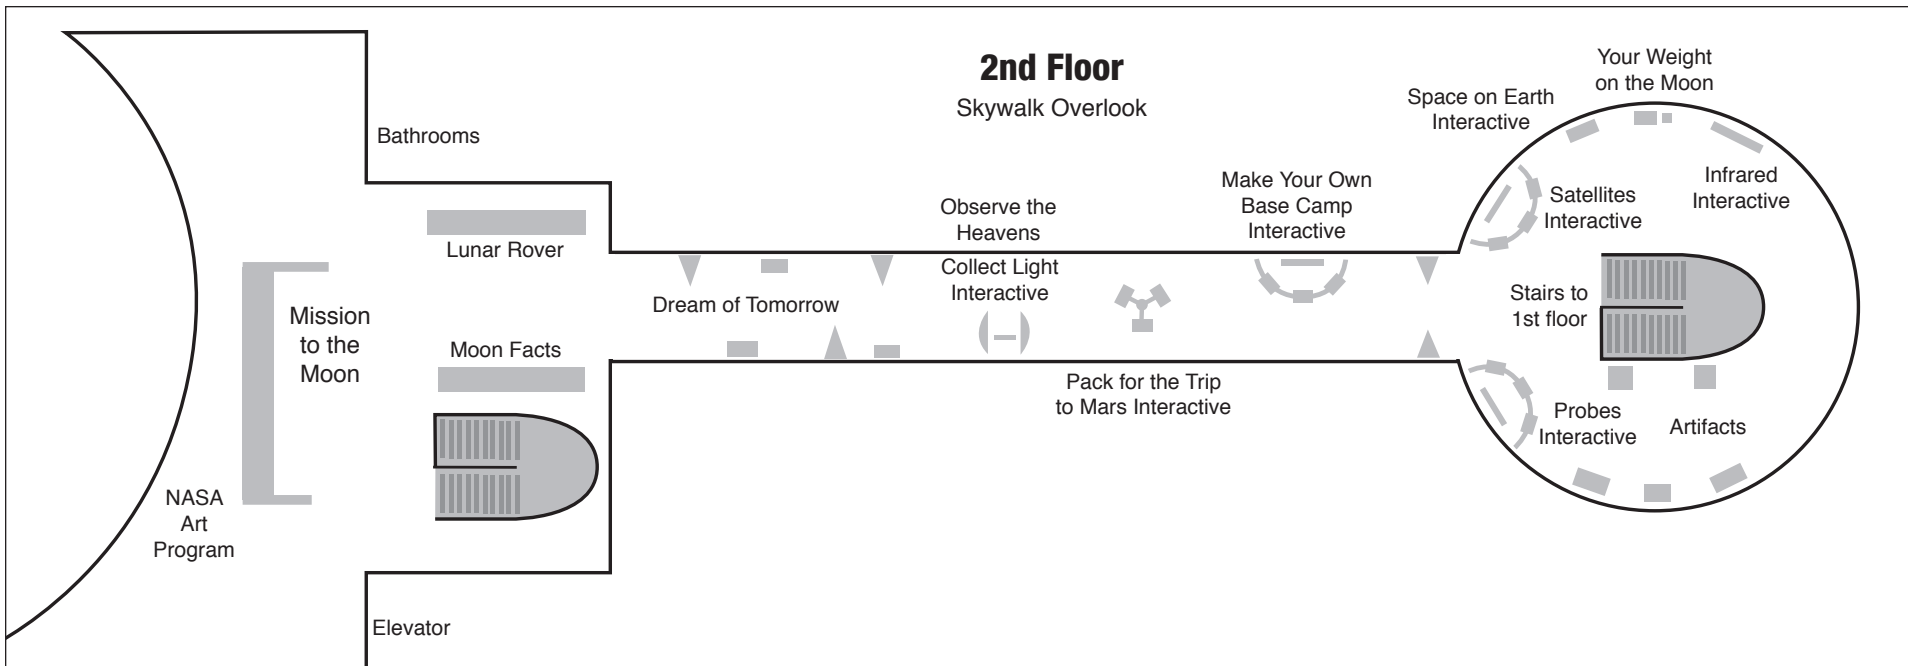

CONTACT

General Information: (516) 572-4111
Group Reservations: (516) 572-4066
Catering & Corporate Events: (516) 572-4063

FOLLOW US

Web: www.cradleofaviation.org

[cradleofaviation](https://www.facebook.com/cradleofaviation)
[@cradleaviation](https://twitter.com/cradleaviation)
[@cradleofaviation](https://www.instagram.com/cradleofaviation)