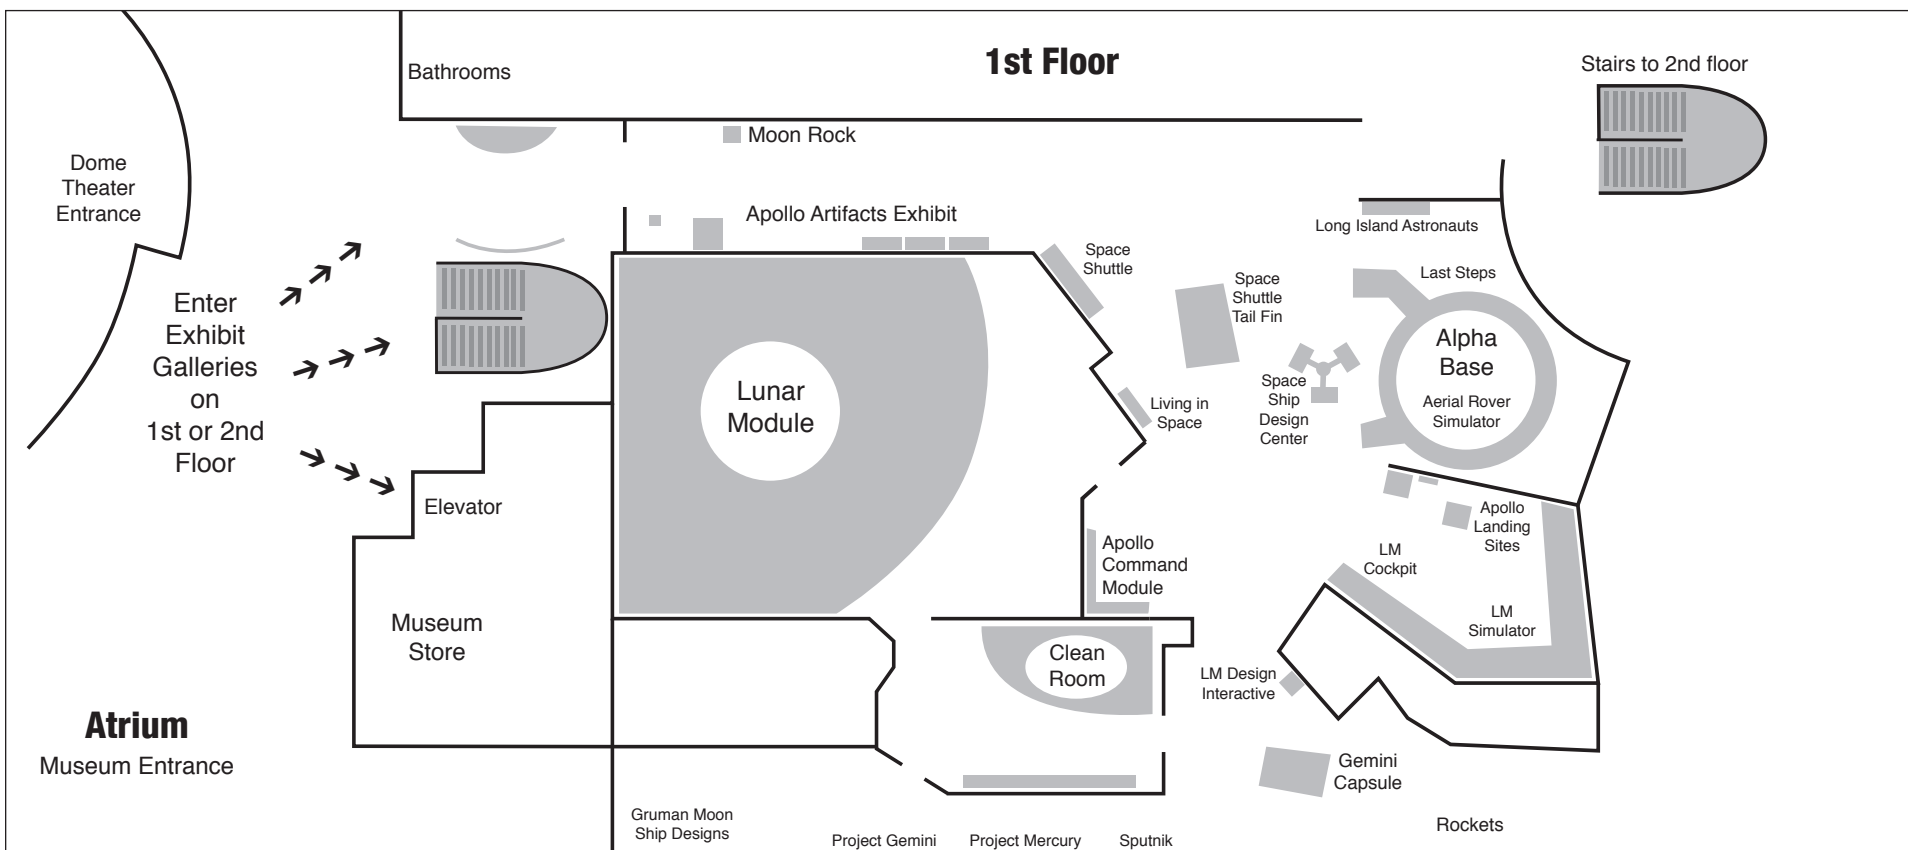

CONTACT

General Information: (516) 572-4111
Group Reservations: (516) 572-4066
Catering & Corporate Events: (516) 572-4063

FOLLOW US

Web: www.cradleofaviation.org

[cradleofaviation](https://www.facebook.com/cradleofaviation)
[@cradleaviation](https://twitter.com/cradleaviation)
[@cradleofaviation](https://www.instagram.com/cradleofaviation)

EXHIBIT MAP

SPACE

A JOURNEY TO OUR FUTURE™

Presented in collaboration with NASA

Made possible with generous support from the Robert David Lion Gardiner Foundation