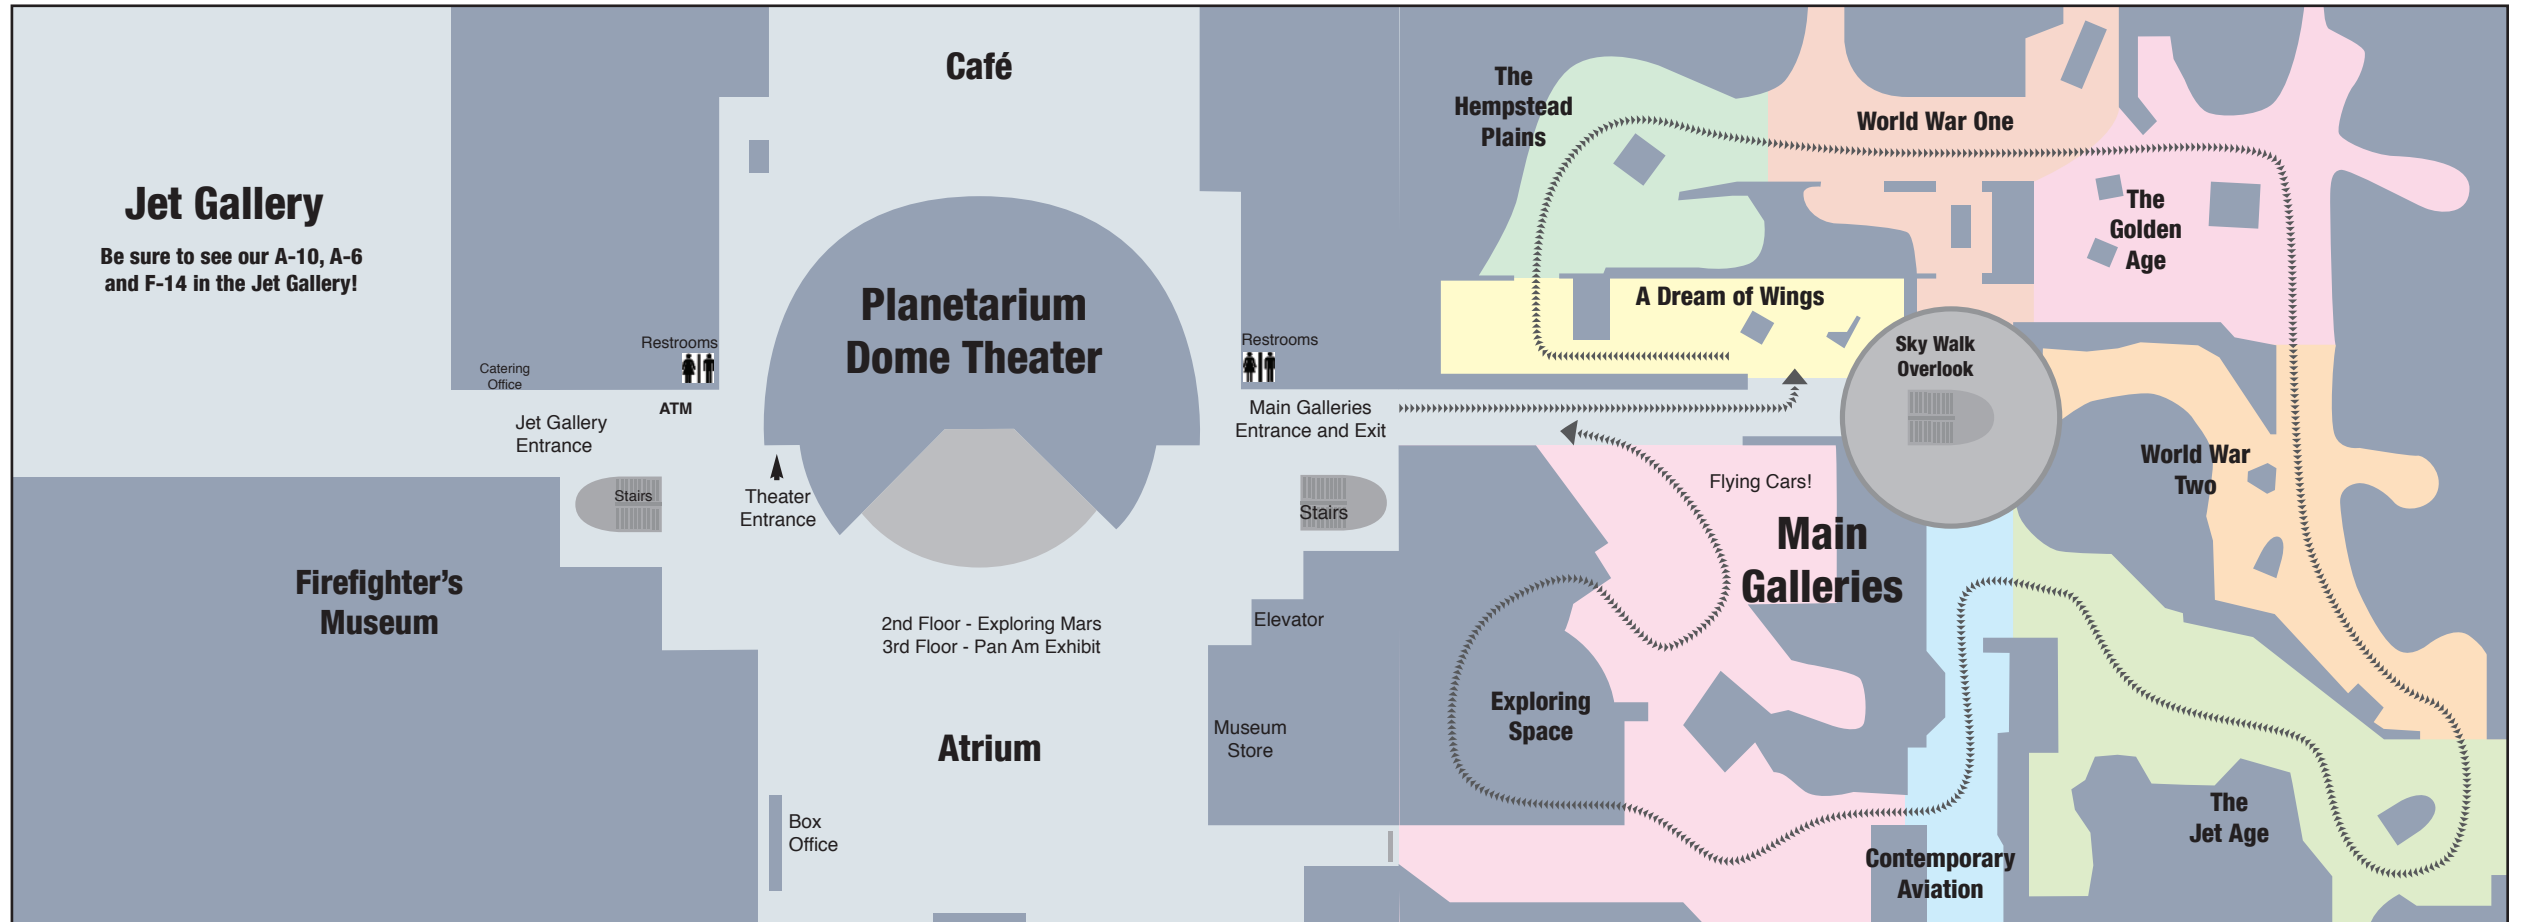

### Hygiene & Sanitizing

Wash hands often, for at least 20 seconds.

Hand sanitizing stations have been located throughout the museum.

A COMIC,  
COLLECTIBLE AND  
POP CULTURE CON

MAY 14-15, 2022

## MUSEUM HOURS