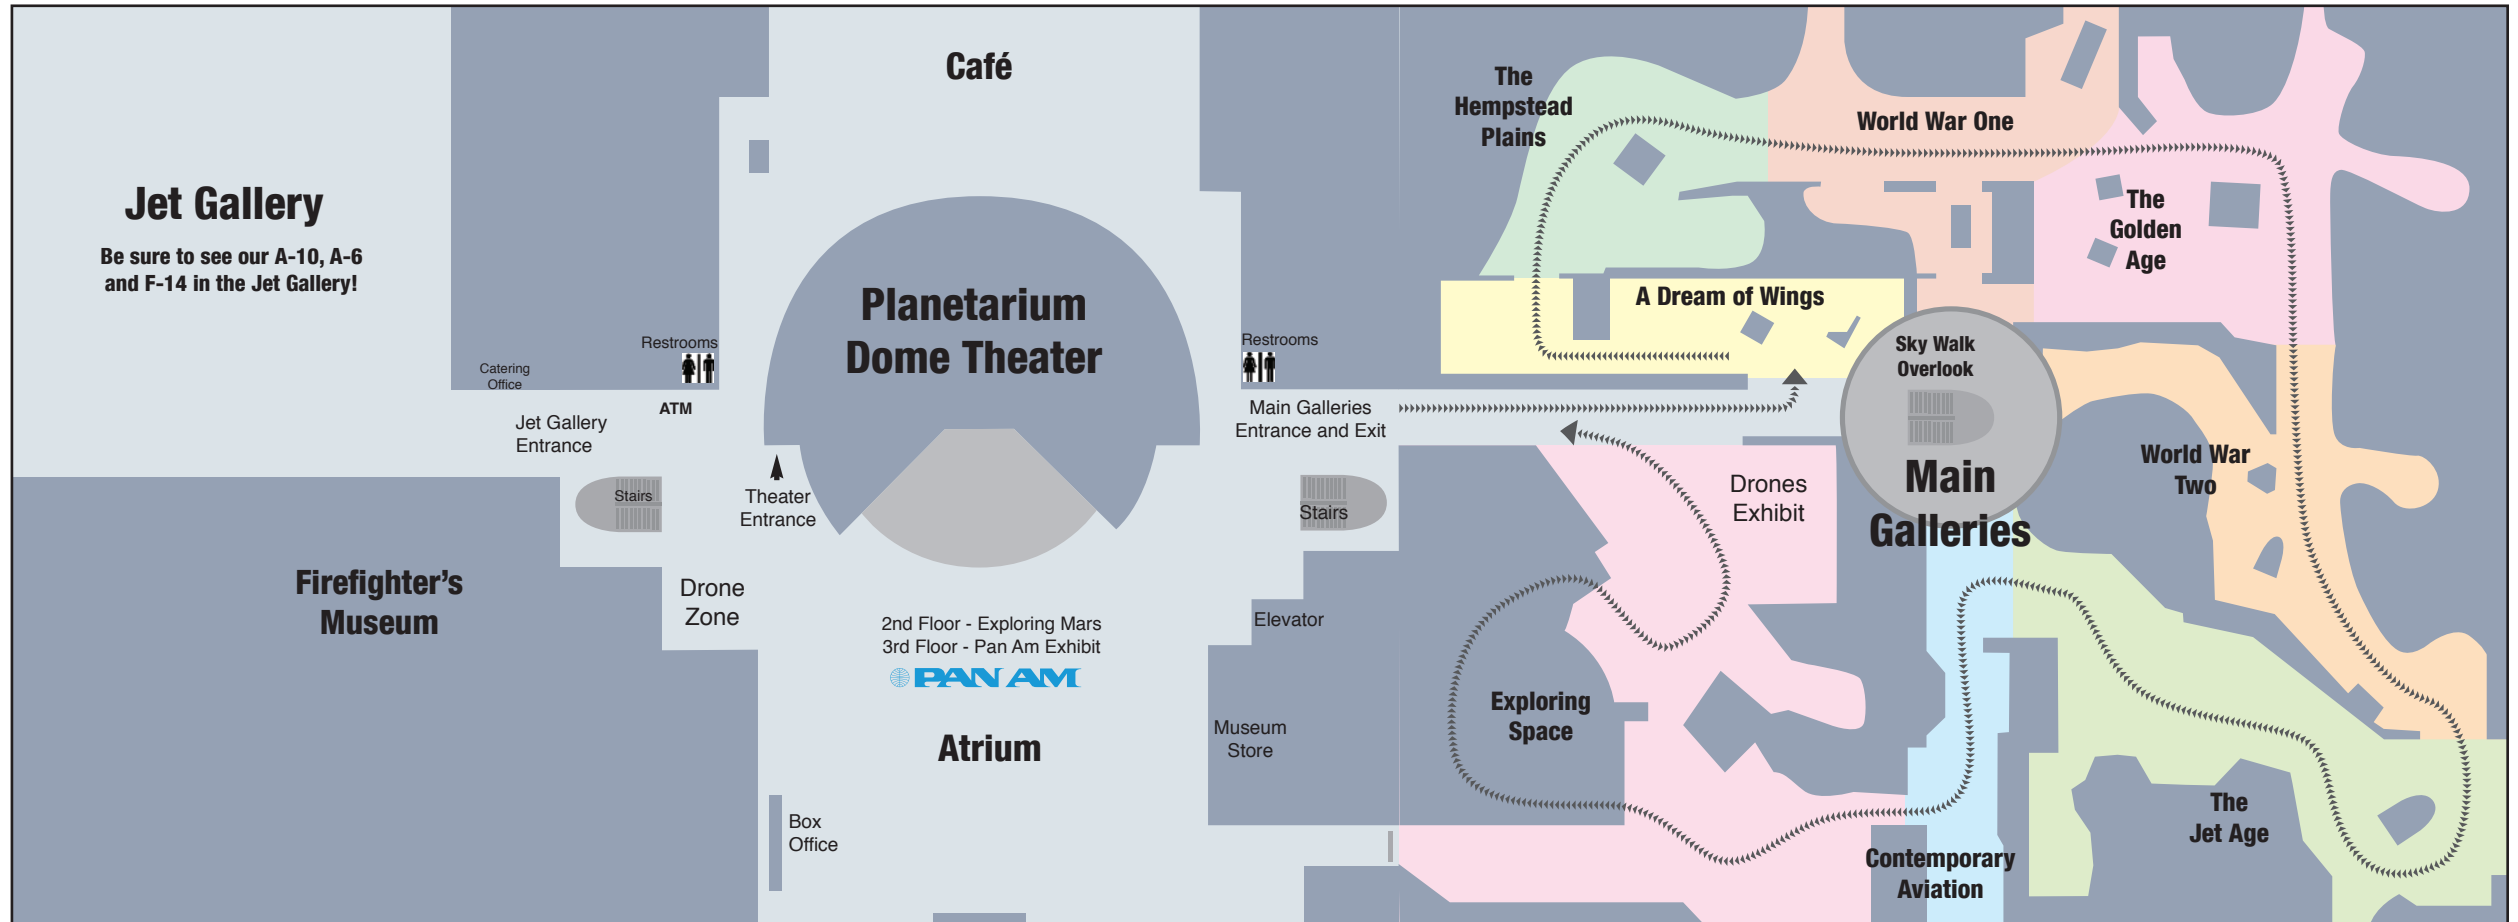

MUSEUM HOURS

Hours
Tuesday-Sunday, 10am-5pm

CONTACT

General Information: (516) 572-4111
Group Reservations: (516) 572-4066
Catering & Corporate Events: (516) 572-4063

FOLLOW US

Web: www.cradleofaviation.org
Facebook: [cradleofaviation](https://www.facebook.com/cradleofaviation)
Twitter: [@cradleaviation](https://twitter.com/cradleaviation)
Instagram: [@cradleofaviation](https://www.instagram.com/cradleofaviation)

Sky Theater Planetarium

LEROY R. & ROSE W. GRUMMAN
DOME THEATER